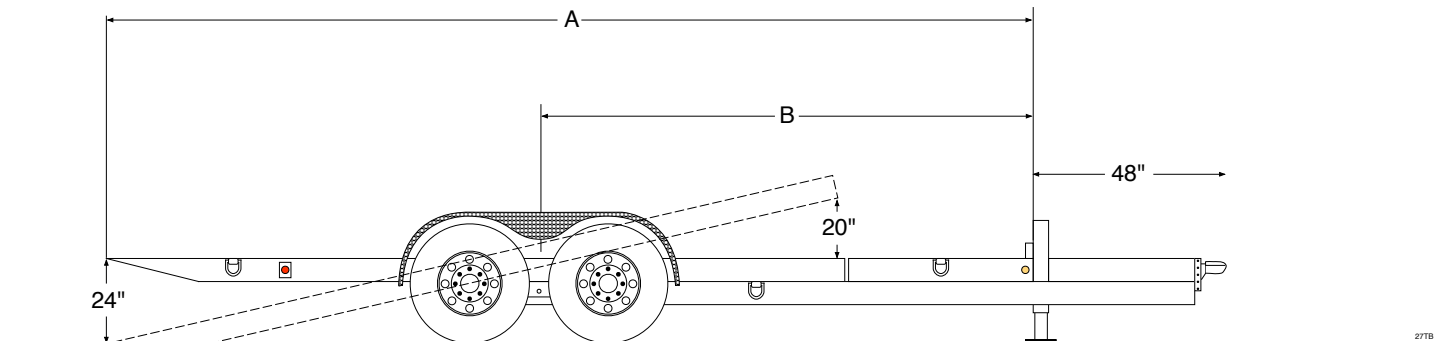

27TB

Tandem Axle Tilt-Bed

G.V.W.R	14,000#	TILT-SYSTEM	Two-way Hydraulic Dampening System
COUPLER	2 5/16" Bulldog Coupler on Leveler Track	LOADING AREA	Split Diamondplate loading edge
AXLES	Tandem 7,000# Single Wheel	LIGHTS	All LED Stop, Tail, Turn and Clearance
SUSPENSION	Dexter Torflex Axles (independent suspension)	ELECTRIC PLUG	7-Way RV Style
BRAKES	Electric brakes on all axles	PREP	3-Step Acid Washed with Phosphorus Solution
TIRE	ST235/80R16 (10 ply)	PRIMER	Dupont Primer
WHEEL	16 x 6, 8-bolt	PAINT	Dupont Automotive-grade Acrylic Enamel
FRAME	5" Channel	PINSTRIPES	Painted Pinstripes
TOUNGE	5" Channel	WIDTH	80" wide (approx)
CROSSMEMBERS	3" Channel on 16" centers	DECK HEIGHT	Approx. 27"
SAFETY CHAINS	Heavy Duty with Safety Latch Hooks	STORAGE	Storage Area in A-Frame (Expanded Metal)
JACK	Single 12,000# Spring Loaded Drop Leg Jack	WIRING	Front Mount in conduit
SIDE RAILS	5" Channel with Rub Rails & Stake Pockets	REFLECTIVE TAPE	Required D.O.T. Reflective Taping
FLOOR	2" Pressure Treated Pine	SAFETY	Emergency Breakaway switch & battery backup
FENDERS	Diamondplate Teardrop with full backplate		
			All specifications subject to change without notice.

Measurements

20' model shown (4 + 16)

Length	Tilt Deck	Front Deck	A	B
16	16'	0'	192	88"
18	16'	2'	216	112"
20	16'	4'	240	136"
22	16'	6'	264	160"
24	16'	8'	288	184"

All measurements are approximate

SUGGESTED RETAIL PRICE

Bumper Pull

Model	Length	Fixed Deck	Tilt-Deck	MSRP
27TB-17	17'	1'	16'	\$5,791
27TB-18	18'	2'	16'	\$6,164
27TB-20	20'	4'	16'	\$6,534
27TB-22	22'	6'	16'	\$6,906
27TB-24	24'	8'	16'	\$7,274

27TB OPTIONS PRICING