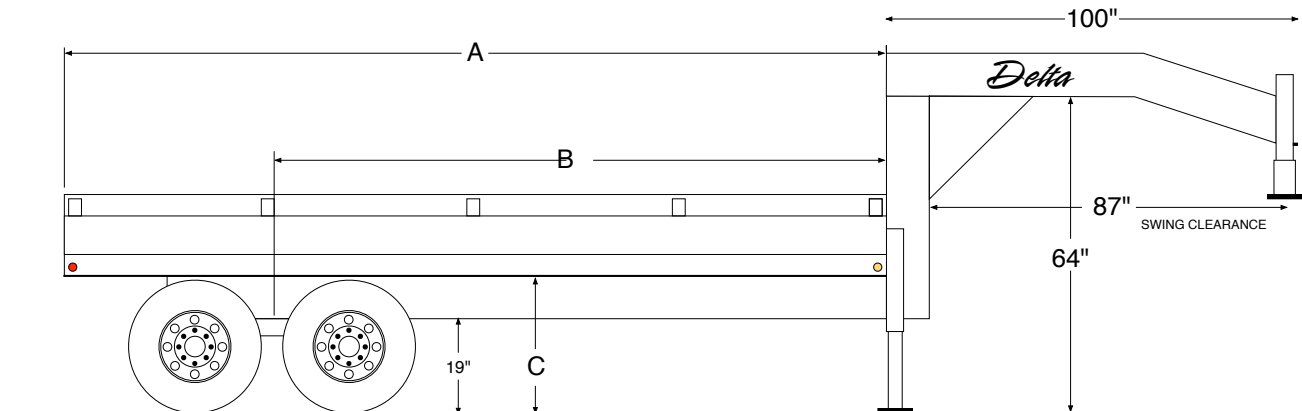

27GD

Wide Body Gooseneck Dump Trailer

Gooseneck Model

G.V.W.R	14,000#	HYDRAULIC LIFT	Fully Self-Contained Electric/Hydraulic Scissor Lift
COUPLER	2 5/16" Bulldog Adjustable Gooseneck Coupler	HYDRAULIC PUMP	Front Mount Pump & Battery inside toolbox
AXLES	Tandem 7,000# Single Wheel	CONTROL	Magnetic Control Unit
SUSPENSION	Multi-leaf Slipper Spring with Equalizer	DUMP BED SIDES	19" high, 12 gauge smooth steel
BRAKES	Electric brakes on all axles	REAR GATE/DOOR	Combination Dump/Swing gate with Cam Latches
TIRE	ST235/80R16 (10 ply)	LOADING RAMPS	2 - 6 ft. Loading Ramps
WHEEL	16 x 6, 8-bolt Steel	LIGHTS	All LED Stop, Tail, Turn and Clearance
FRAME	10" I-Beam (12 lbs./ft.)	ELECTRIC PLUG	7-Way RV Style
GOOSENECK	10" I-Beam (12 lbs./ft.)	PREP	3-Step Acid Washed with Phosphorus Solution
CROSSMEMBERS	3" Channel on 16" centers	PRIMER	Dupont Primer
BED CROSSMEMBERS	3" Channel on 12" centers	PAINT	Dupont Automotive-grade Acrylic Enamel
BED LONG SILS	3" Channel	PINSTRIPES	Painted Pinstripes
SAFETY CHAINS	Heavy Duty with Safety Latch Hooks	WIDTH	96" wide (approx.)
JACK	Twin 12,000# Spring Loaded Drop Leg Jacks	FLOOR HEIGHT	Approx. 33"
BED TIE DOWNS	4-Heavy Duty D-Rings	STORAGE	Storage Area in A-Frame (Expanded Metal)
FLOOR	12 gauge smooth steel	WIRING	Front Mount in conduit
FENDERS	none	REFLECTIVE TAPE	Required D.O.T. Reflective Taping
TOOLBOX	Front Mount toolbox with lid between jacks	SAFETY	Emergency Breakaway switch & battery backup
DUMP ANGLE	45 degree Dump Angle (max)		All specifications subject to change without notice.

Measurements

when equipped with 5' dove tail

Length	A	B	C
12	144	96	33"
14	168	112	33"
16	192	128	33"

All measurements are approximate

SUGGESTED RETAIL PRICE

Gooseneck

Model	Length	Capacities	MSRP
27GD-12	12'	5.6 cubic yards	\$9,969
27GD-14	14'	6.6 cubic yards	\$10,569
27GD-16	16'	7.5 cubic yards	\$10,975